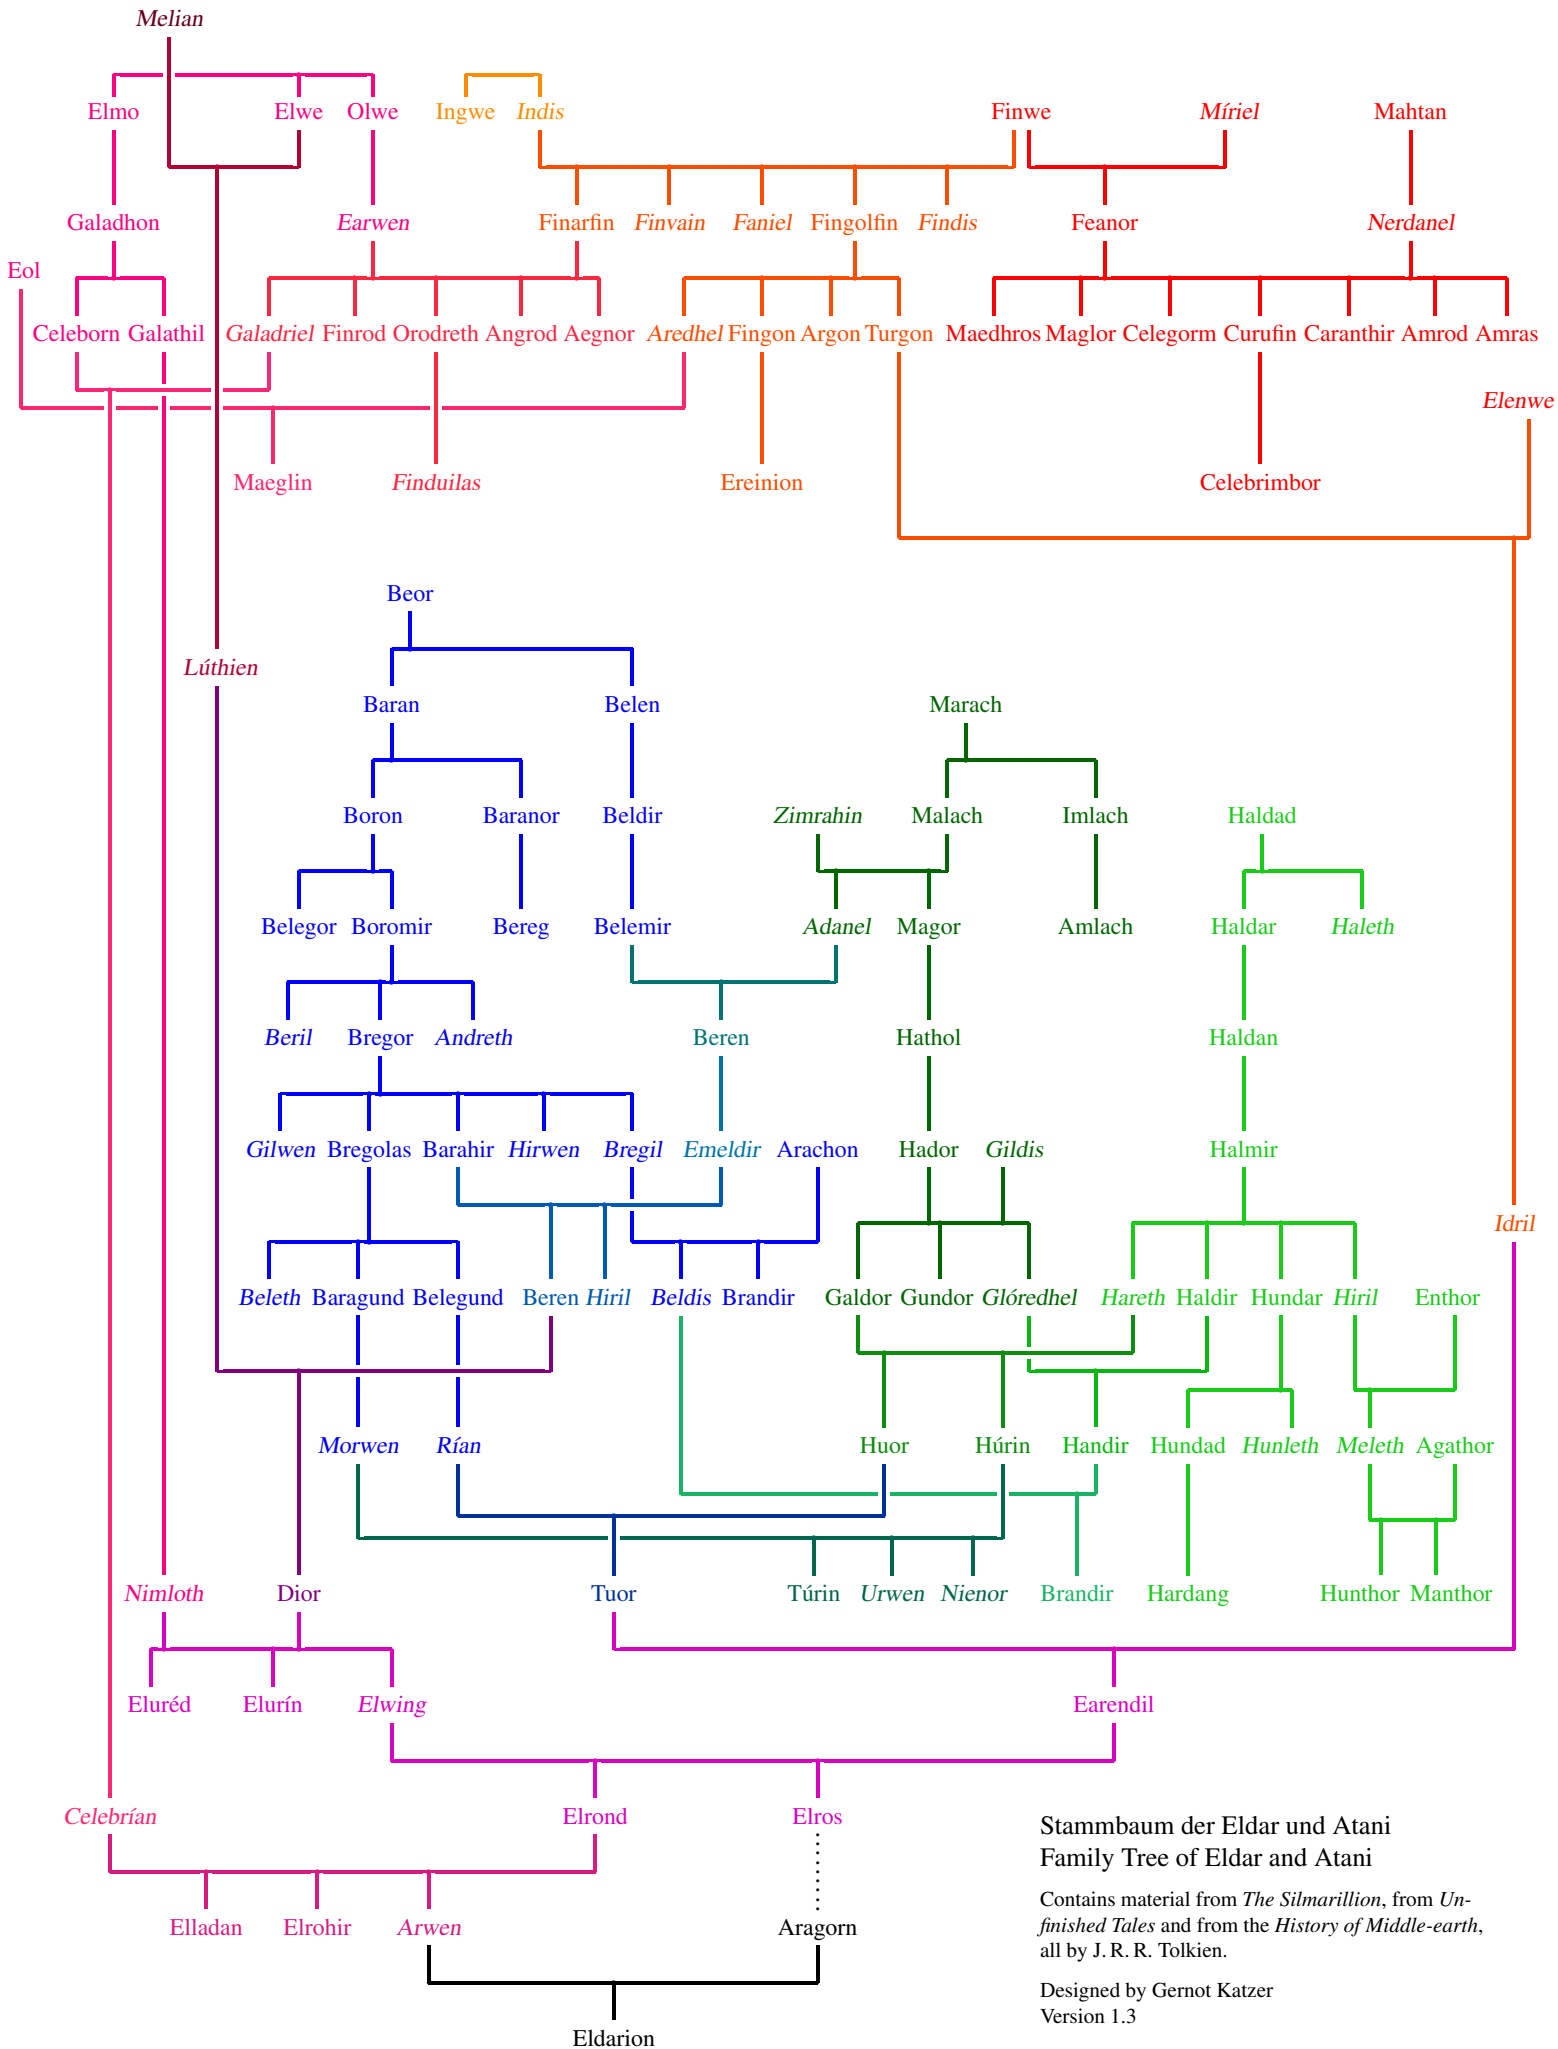

Stammbaum der Eldar und Atani

Family Tree of Eldar and Atani

Stammbaum der Eldar und Atani
Family Tree of Eldar and Atani

Contains material from *The Silmarillion*, from *Unfinished Tales* and from the *History of Middle-earth*, all by J. R. R. Tolkien.

Designed by Gernot Katzer
Version 1.3

Stammbaum der Eldar und Atani

Family Tree of Eldar and Atani

Stammbaum der Eldar und Atani
Family Tree of Eldar and Atani

Contains material from *The Silmarillion*, from *Unfinished Tales* and from the *History of Middle-earth*, all by J. R. R. Tolkien.

Designed by Gernot Katzer
Version 1.3